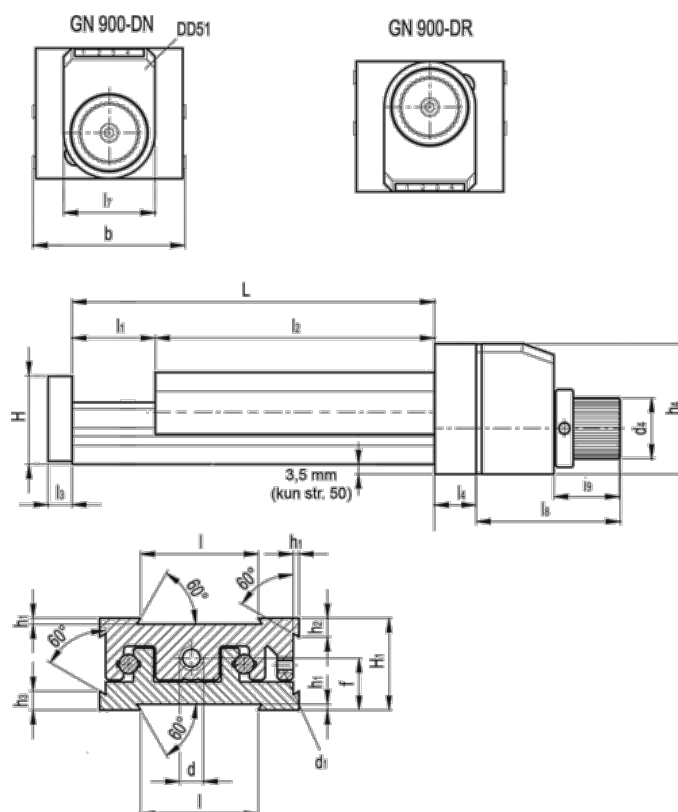

Data Sheet

Article number: 20776023

Description: Adjustable slide unit
GN 900-80-220-100-DR-1

Measures

b = 80	h2 = 10.0	l7 = 33
d = M8x1	h3 = 10.0	l8 = 55
d1 = M5	h4 = 51	l9 = 27
d4 = 22	l = 50	
f = 20.5	L - l1 = 220-100	
H = 35.5	l2 = 120	
h1 = 2.0	l3 = 8	
H1 = 36	l4 = 16	